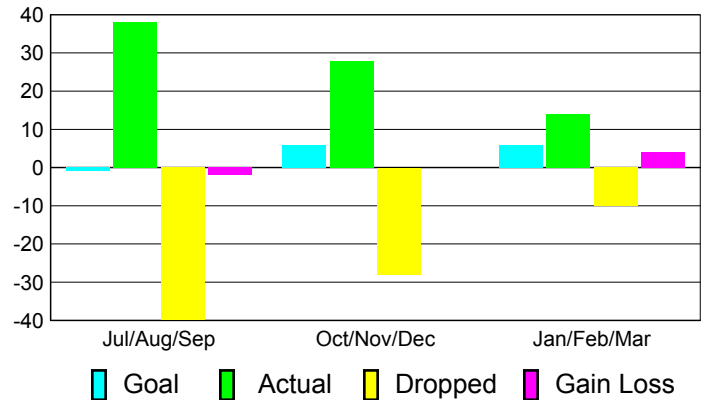

Membership Results 2010-2011

Goal, New, Dropped, Gain/Loss

Comparison of Membership Gain/Loss

Current Year Compared to the Previous Year